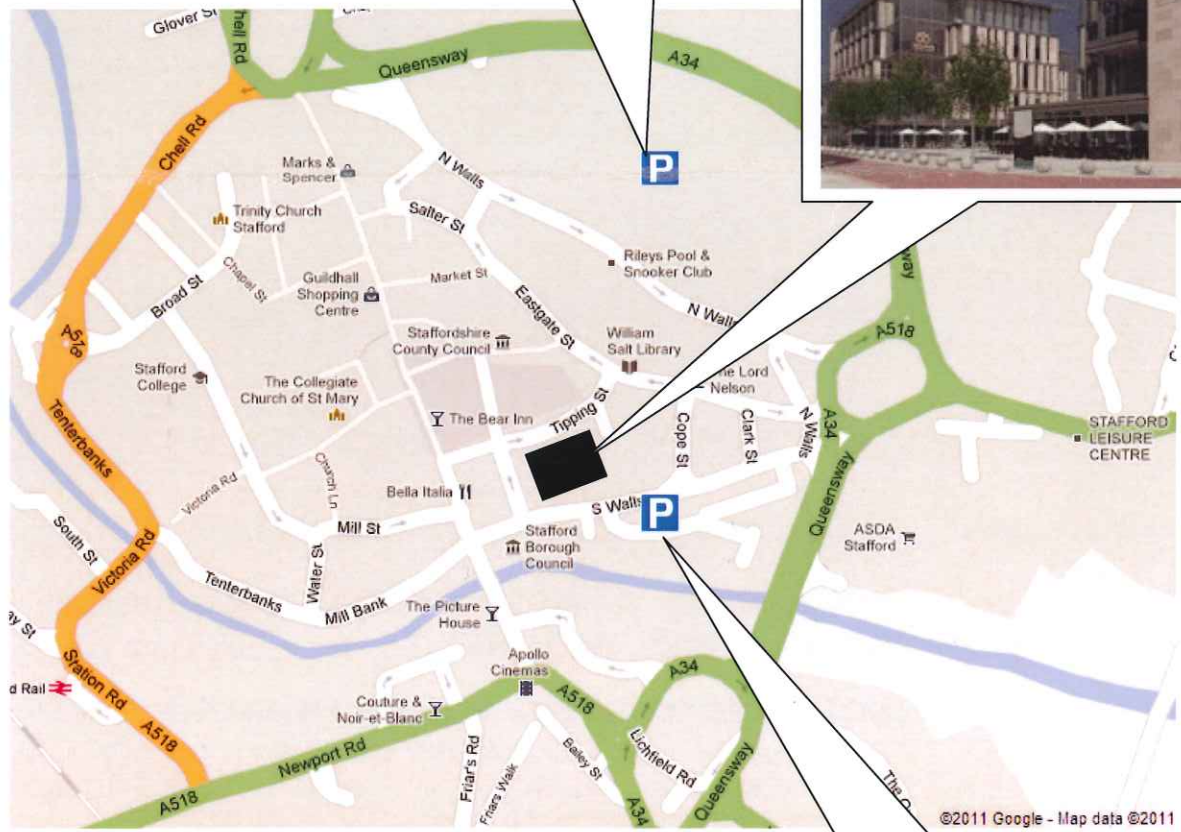

**Staffordshire County Council,
No. 1 Staffordshire Place,
Stafford
ST16 2LP**

Please report to the main reception on arrival, No 1 Staffordshire Place (Taller of the two buildings).

North Walls car park
Approx 10 minute walk
Access via
A34 Queensway or N
Walls

Civic Centre car park
Approx 2 minute walk
Access via S Walls